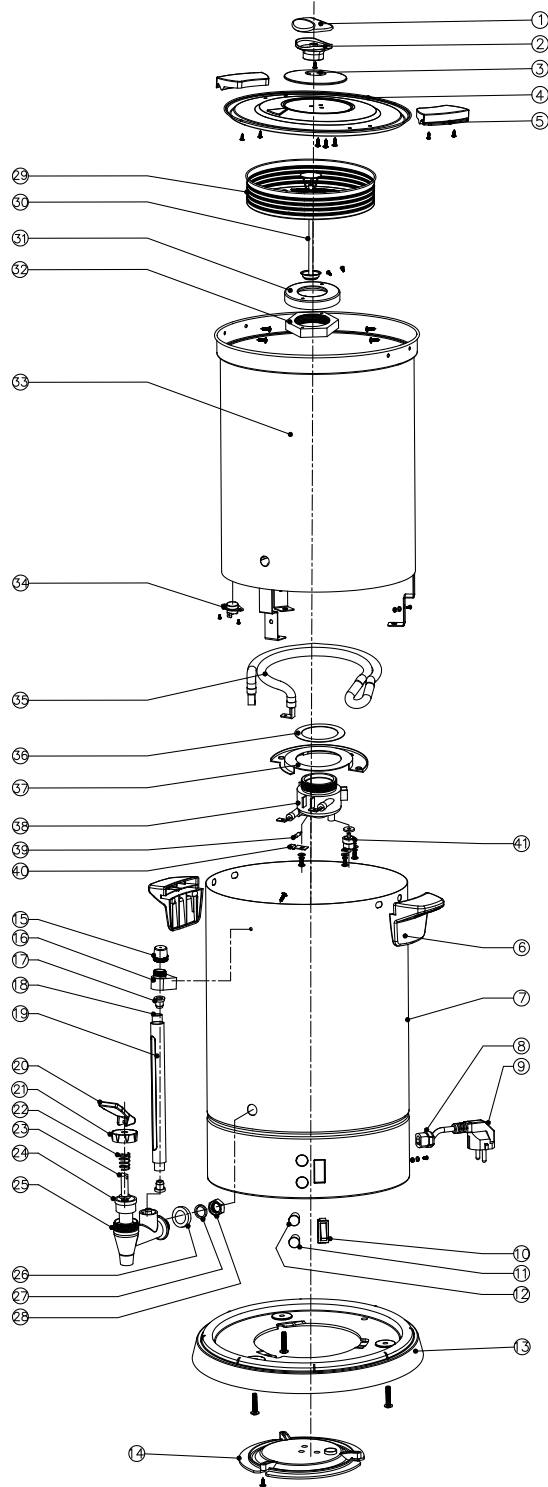

Parts Breakdown

Model CM-CN-0065 43462

Parts Breakdown

Model CM-CN-0065 43462

Item No.	Description	Position	Item No.	Description	Position	Item No.	Description	Position
60868	Complete Lid Assembly for 43462	1 - 5	60882	Water Gauge Bracket for 43462	16	60897	Cover for Heater for 43462	31
60894	Side Handle for 43462	6	60883	Water Gauge Upper Seal for 43462	17	60898	Complete Heater Assembly with Nut for 43462	32, 38
60876	On/Off Switch for 43462	10	60875	Water Gauge for 43462	18	60900	88°C Thermostat for 43462	34
60877	Lamp for Warming for 43462	11	60906	Sight Glass Tube for 43462	19	60901	Tubular Holder for 43462	35
60878	Lamp for Heating for 43462	12	60887	Complete Tap Assembly for 43462	20 - 25	60902	Cover of Heater for 43462	36
60879	Base for 43462	13	60892	Complete Gasket Set of Tap for 43462	26 - 28	60903	Plate of Tubular Holder for 43462	37
60880	Cover for Base for 43462	14	60895	Coffee Filter Basket for 43462	29	60905	Fuse and Pressplate of Fuse for 43462	39 - 40
60881	Water Gauge Nut for 43462	15	60889	Coffee Stem for 43462	30	60907	Prevent Dry Heating Thermostat for 43462	41